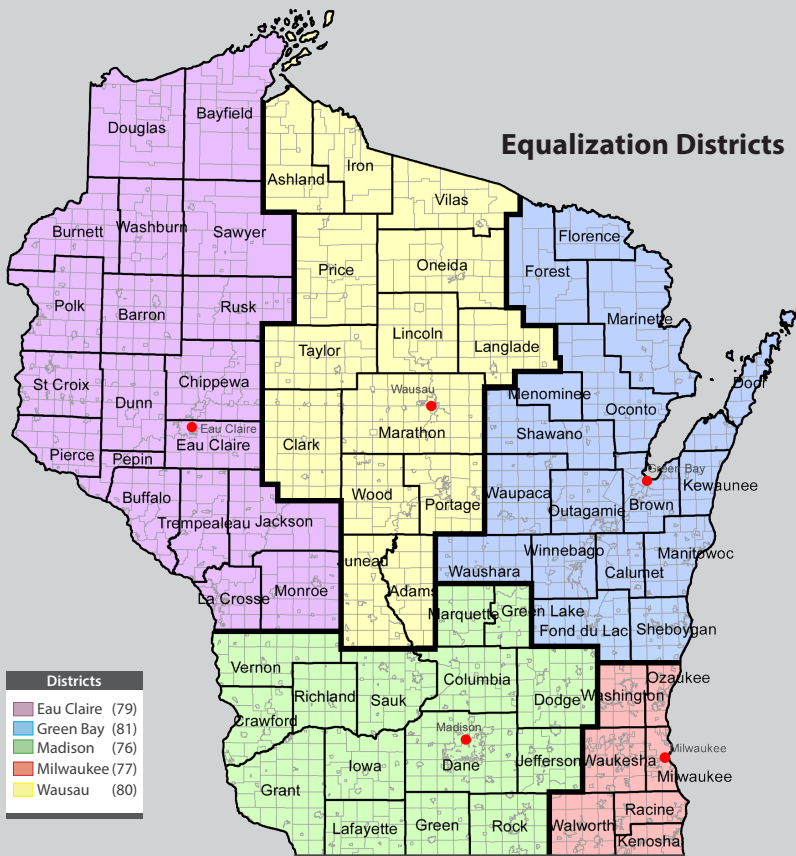

# Department of Revenue - Equalization District Offices

## Equalization Bureau

## Wisconsin Counties - Alphabetical List

County Code	County Name	District Office	County Code	County Name	District Office	County Code	County Name	District Office
01	Adams	80	25	Iowa	76	48	Polk	79
02	Ashland	80	26	Iron	80	49	Portage	80
03	Barron	79	27	Jackson	79	50	Price	80
04	Bayfield	79	28	Jefferson	76	51	Racine	77
05	Brown	81	29	Juneau	80	52	Richland	76
06	Buffalo	79	30	Kenosha	77	53	Rock	76
07	Burnett	79	31	Kewaunee	81	54	Rusk	79
08	Calumet	81	32	La Crosse	79	55	St. Croix	79
09	Chippewa	79	33	Lafayette	76	56	Sauk	76
10	Clark	80	34	Langlade	80	57	Sawyer	79
11	Columbia	76	35	Lincoln	80	58	Shawano	81
12	Crawford	76	36	Manitowoc	81	59	Sheboygan	81
13	Dane	76	37	Marathon	80	60	Taylor	80
14	Dodge	76	38	Marinette	81	61	Trempealeau	79
15	Door	81	39	Marquette	76	62	Vernon	76
16	Douglas	79	40	Milwaukee	77	63	Vilas	80
17	Dunn	79	41	Monroe	79	64	Walworth	77
18	Eau Claire	79	42	Oconto	81	65	Washington	77
19	Florence	81	43	Oneida	80	67	Waukesha	77
20	Fond du Lac	81	44	Outagamie	81	68	Waupaca	81
21	Forest	81	45	Ozaukee	77	69	Waushara	81
22	Grant	76	46	Pepin	79	70	Winnebago	81
23	Green	76	47	Pierce	79	71	Wood	80
24	Green Lake	76						